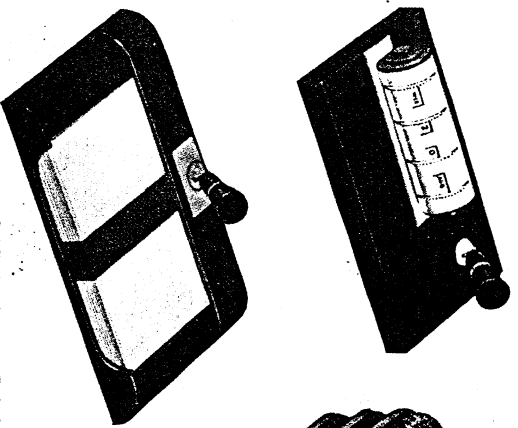

F503 BACTD. Brown Bakelite Memo
Pad. Gold trim. 5 1/4 x 8 3/8 inches.
With No. 3 Brown Pen $5.00. With
LIFETIME Pen $10.00.